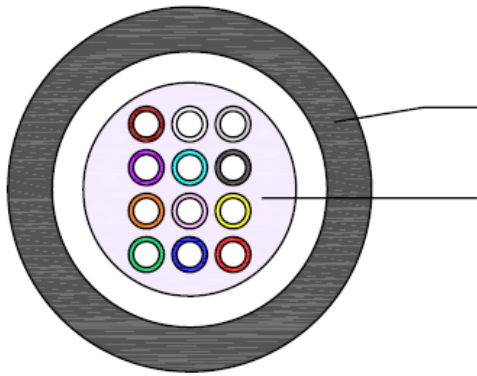

Fibre Optical Central Loose Tube Micro Cable Outdoor

Max 24F

OFC-22X002-MB to OFC-22X024-MB

Applications

Backbone Cabling, Telecommunication and Data, and Secondary distribution applications. Can be installed by blowing technique.

Cross Section Drawing

Black HDPE Outer Sheath, UV Stable
(Other Colours Available on Request)

Gel Filled PBT Loose Tube with Optical Fibres

Design

Unit	Properties
Fibre	Jelly Filled PBT Loose Tube with Optical Fibres
Sheath Material	UV Stable High Density Polyethylene (HDPE)
Sheath Colour	Black as Standard
Standard Put Up Length	2000 meters
Packaging Details	Wooden Drum

OFC-22X002-MB to OFC-22X024-MB

Physical Characteristics

Fibre Count	Max. Fibre per tube	Loose Tube Diameter (mm)	Cable OD (mm)	Cable Weight (Kg/km)	Operating Temperature (°C)
2	12	2.1	3.1	8.5	-20 to +70
4					
6					
8					
12					
24	24	3.0	4.0	13.0	

Fibre Colour 1	2	3	4	5	6	7	8	9	10	11	12
Red	Green	Blue	Yellow	White	Grey	Brown	Violet	Turquoise	Black	Orange	Pink
Fibre Colour 13	14	15	16	17	18	19	20	21	22	23	24
Red	Green	Blue	Yellow	White	Grey	Brown	Violet	Turquoise	Black	Orange	Pink
Fibre 13-24 with a Black Ring,											