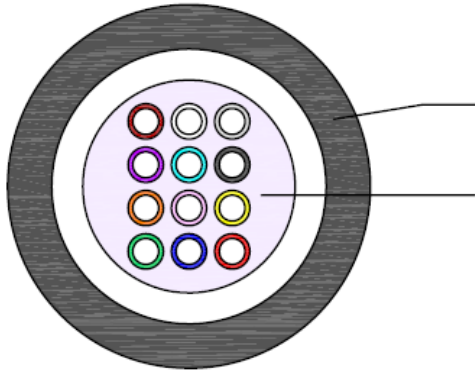

Fibre Optical Central Loose Tube Micro Cable Indoor/Outdoor

Max 24F

OFC-34X002-MB to OFC-34X024-MB

Applications

Backbone Cabling, Telecommunication and Data, and Secondary distribution applications. Can be installed by blowing technique.

Cross Section Drawing

Black HFFR Outer Sheath, UV Stable
(Other Colours Available on Request)

Gel Filled PBT Loose Tube with Optical Fibres

Design

Unit	Properties
Fibre	Jelly Filled PBT Loose Tube with Optical Fibres
Sheath Material	UV Stable Halogen Free Flame Retardant (HFFR)
Sheath Colour	Black as Standard
Standard Put Up Length	2000 meters
Packaging Details	Wooden Drum

Max 24F

OFC-34X002-MB to OFC-34X024-MB

Physical Characteristics

Fibre Count	Max. Fibre per tube	Loose Tube Diameter (mm)	Cable OD (mm)	Cable Weight (Kg/km)	Operating Temperature (°C)
2	12	2.1	3.1	11	-20 to +70
4					
6					
8					
12					
24	24	3.0	4.0	17.5	

Fibre Colour 1	2	3	4	5	6	7	8	9	10	11	12
Red	Green	Blue	Yellow	White	Grey	Brown	Violet	Turquoise	Black	Orange	Pink
Fibre Colour 13	14	15	16	17	18	19	20	21	22	23	24
Red	Green	Blue	Yellow	White	Grey	Brown	Violet	Turquoise	Black	Orange	Pink
Fibre 13-24 with a Black Ring,											